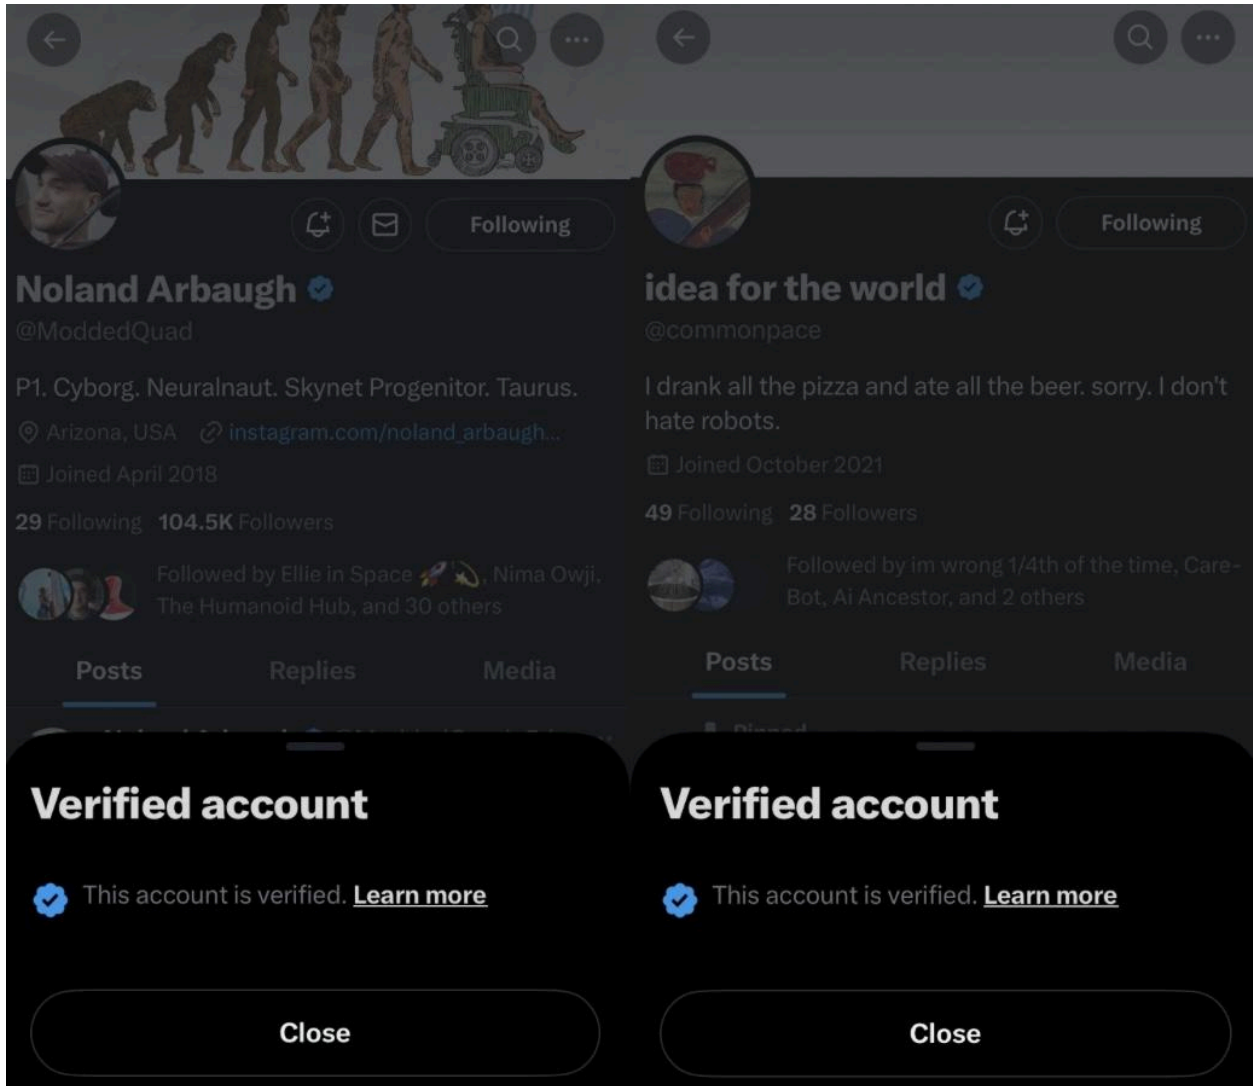

ios

web

Subscribe

Noland Arbaugh ✓

@NolandArbaugh

Public

©

Verified account

✓ This account is verified. [Learn more](#) Noland Arbaugh... Joined April 2018

29 Following 107.2K Followers

ios screenshot

Following

idea for the world

@commonpace

I drank all the pizza and ate all the beer. sorry. I don't hate robots.